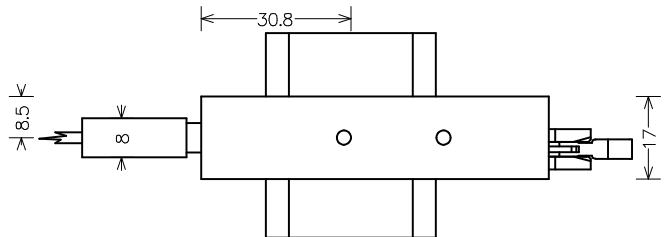

Data sheet peripheral module MELOT-CI

Alle Masse in mm
Toleranz +/-1

Order-No	MELOT-CI
Test parameters	Color and intensity
Object	100% PWM, pulse >2KHz
Connector	SMA plug
Gains	6
Resolution	12 Bit per gain step
Dynamics	> 89 dB
Electrical connector	Flat cable plug (Female) 20pin. Harting #09 18 520 6803 09