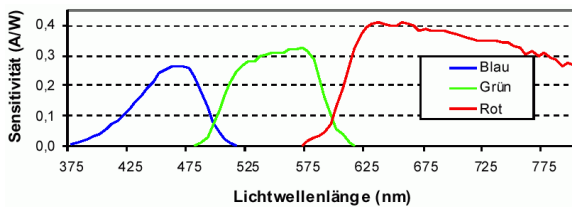

Data sheet peripheral module MELOT-CI

Alle Masse in mm
Toleranz +/-1

Order-No	MELOT-CI
Test parameters	Color and intensity
Object	100% PWM, pulse >2KHz
Connector	SMA plug
Gains	6
Resolution	12 Bit per gain step
Dynamics	> 89 dB
Electrical connector	Flat cable plug (Female) 20pin. Harting #09 18 520 6803 09