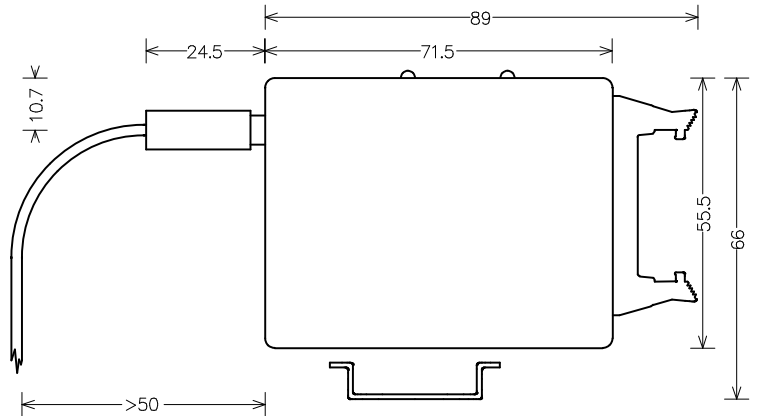

Data sheet peripheral module MELOT-CI

Alle Masse in mm
Toleranz +/-1

Order-No	MELOT-CI
Test parameters	Color and intensity
Object	100% PWM, pulse >2KHz
Connector	SMA plug
Gains	6
Resolution	12 Bit per gain step
Dynamics	> 89 dB
Electrical connector	Flat cable plug (Female) 20pin. Harting #09 18 520 6803 09