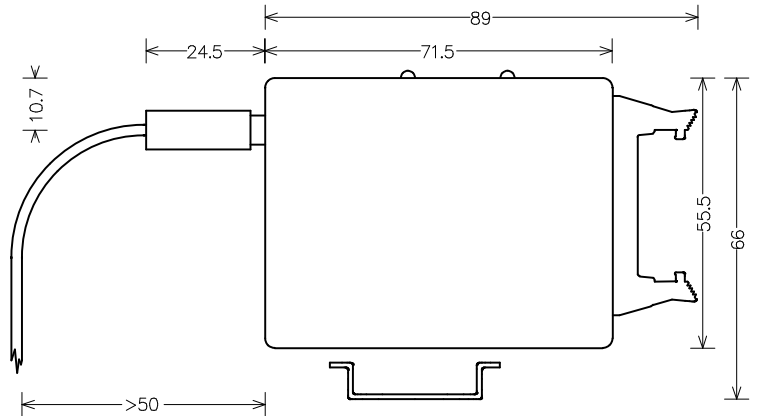

## Data sheet peripheral module MELOT-CI-F

Alle Masse in mm  
Toleranz +/-1

Order-No	MELOT-CI-F
Test parameters	Color and intensity – twinkling products, pulse length >2ms, break time >1,5ms, detection pulse- and periodic time
Object	Purposeful selection of certain flashes from a well-known sequence
Connector	SMA plug
Gains	6
Resolution	12 Bit per gain step
Dynamics	> 89 dB
Electrical connector	Flat cable plug (Female) 20pin. Harting #09 18 520 6803 09