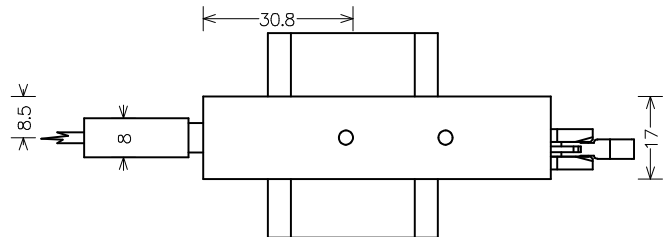

## Data sheet peripheral module MELOT-CI-F

Alle Masse in mm  
Toleranz +/-1

Order-No	MELOT-CI-F
Test parameters	Color and intensity – twinkling products, pulse length >2ms, break time >1,5ms, detection pulse- and periodic time
Object	Purposeful selection of certain flashes from a well-known sequence
Connector	SMA plug
Gains	6
Resolution	12 Bit per gain step
Dynamics	> 89 dB
Electrical connector	Flat cable plug (Female) 20pin. Harting #09 18 520 6803 09