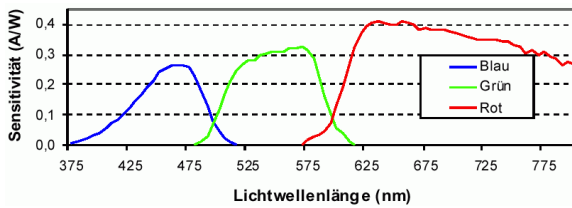

## Data sheet peripheral module MELOT-CI-F

Alle Masse in mm  
Toleranz +/-1

Order-No	MELOT-CI-F
Test parameters	Color and intensity – twinkling products, pulse length >2ms, break time >1,5ms, detection pulse- and periodic time
Object	Purposeful selection of certain flashes from a well-known sequence
Connector	SMA plug
Gains	6
Resolution	12 Bit per gain step
Dynamics	> 89 dB
Electrical connector	Flat cable plug (Female) 20pin. Harting #09 18 520 6803 09