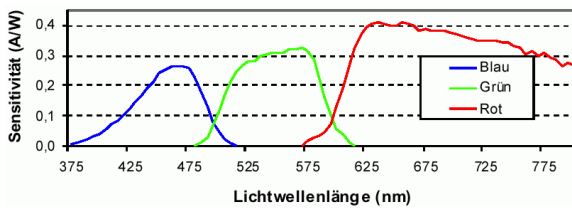

Data sheet peripheral module MELOT-CI-G

Lichtleiter

Alle Masse in mm
Toleranz +/-1

Order-No	MELOT-CI-G
Test parameters	Color and intensity
Object	100% PWM, pulse >2KHz
Connector	7mm
Gains	6
Resolution	12 Bit per gain step
Dynamics	> 89 dB
Electrical connector	Flat cable plug (Female) 20pin. Harting #09 18 520 6803 09