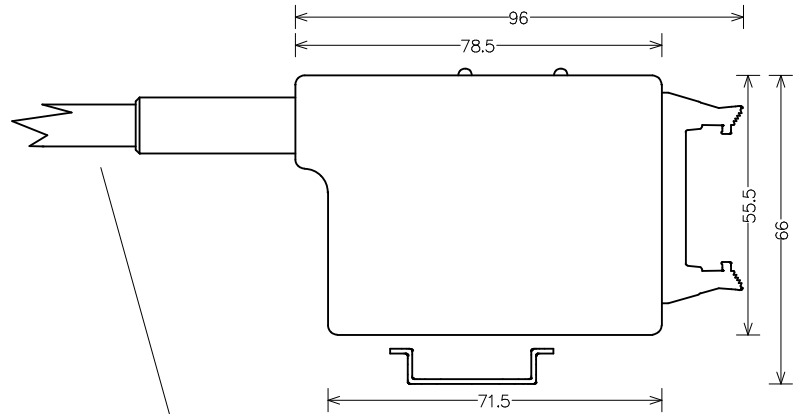

Data sheet peripheral module MELOT-CI-G

Lichtleiter

Alle Masse in mm
Toleranz +/-1

Order-No	MELOT-CI-G
Test parameters	Color and intensity
Object	100% PWM, pulse >2KHz
Connector	7mm
Gains	6
Resolution	12 Bit per gain step
Dynamics	> 89 dB
Electrical connector	Flat cable plug (Female) 20pin. Harting #09 18 520 6803 09