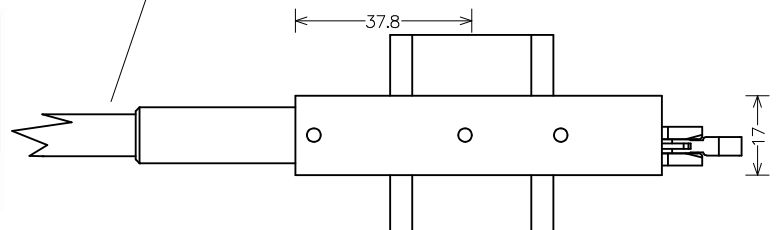

Data sheet peripheral module MELOT-CI-G

Lichtleiter

Alle Masse in mm
Toleranz +/-1

Order-No	MELOT-CI-G
Test parameters	Color and intensity
Object	100% PWM, pulse >2KHz
Connector	7mm
Gains	6
Resolution	12 Bit per gain step
Dynamics	> 89 dB
Electrical connector	Flat cable plug (Female) 20pin. Harting #09 18 520 6803 09