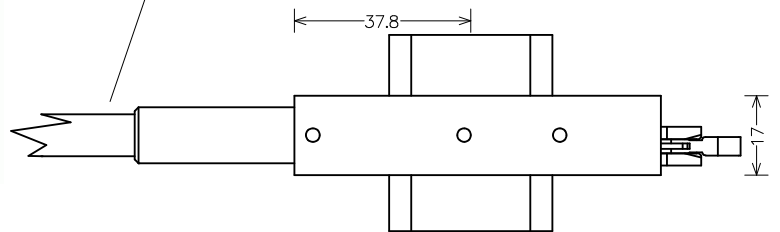

## Data sheet peripheral module MELOT-CI-G-L

Lichtleiter

Alle Masse in mm  
Toleranz +/-1

Order-No	MELOT-CI-G-L
Test parameters	Color and intensity
Object	PWM 100%, pulse f >=200Hz
Connector	7mm
Gains	6
Resolution	12 Bit per gain step
Dynamics	> 89 dB
Electrical connector	Flat cable plug (Female) 20pin. Harting #09 18 520 6803 09