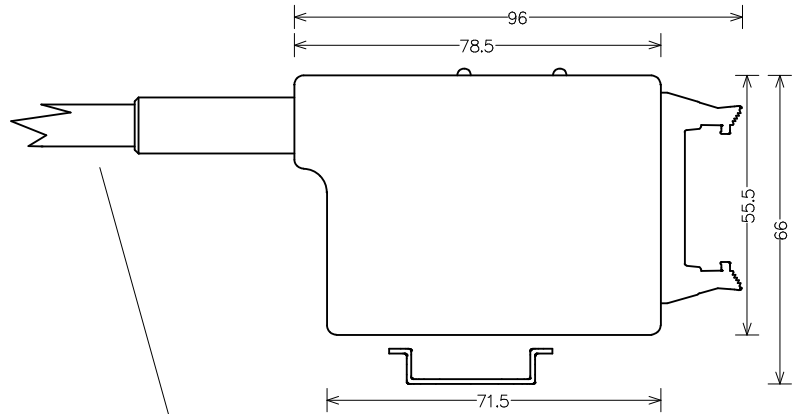

## Data sheet peripheral module MELOT-CI-G-L

Lichtleiter

Alle Masse in mm  
Toleranz +/-1

Order-No	MELOT-CI-G-L
Test parameters	Color and intensity
Object	PWM 100%, pulse f >=200Hz
Connector	7mm
Gains	6
Resolution	12 Bit per gain step
Dynamics	> 89 dB
Electrical connector	Flat cable plug (Female) 20pin. Harting #09 18 520 6803 09