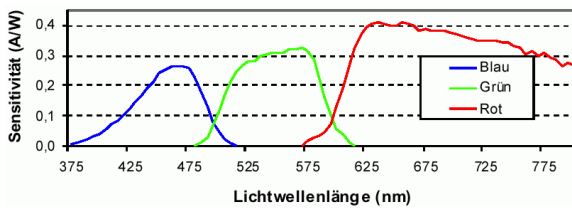

## Data sheet peripheral module MELOT-CI-G-L

Lichtleiter

Alle Masse in mm  
Toleranz +/-1

Order-No	MELOT-CI-G-L
Test parameters	Color and intensity
Object	PWM 100%, pulse f >=200Hz
Connector	7mm
Gains	6
Resolution	12 Bit per gain step
Dynamics	> 89 dB
Electrical connector	Flat cable plug (Female) 20pin. Harting #09 18 520 6803 09