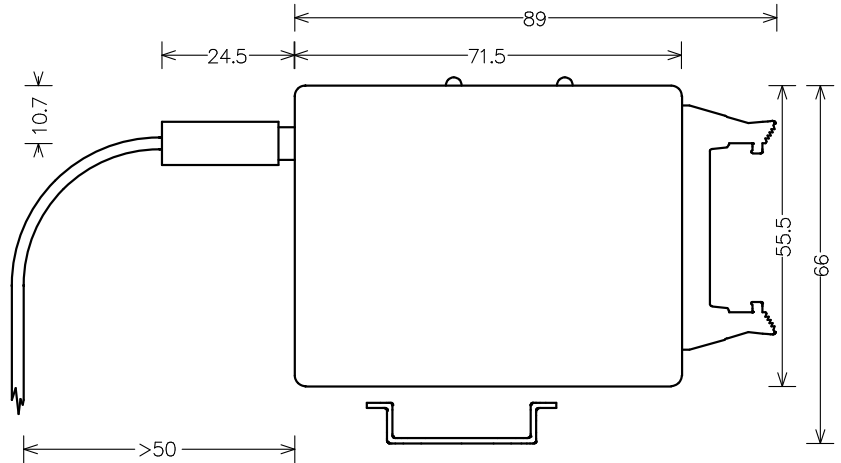

Data sheet peripheral module MELOT-CI-UHG

Alle Masse in mm
Toleranz +/-1

Order-No	MELOT-CI-UHG
Test parameters	Color and intensity - objects of lowly intensity up to <0,4Cd
Object	100% PWM, pulse >2KHz
Connector	SMA plug
Gains	6
Resolution	12 Bit per gain step
Dynamics	> 89 dB
Electrical connector	Flat cable plug (Female) 20pin. Harting #09 18 520 6803 09