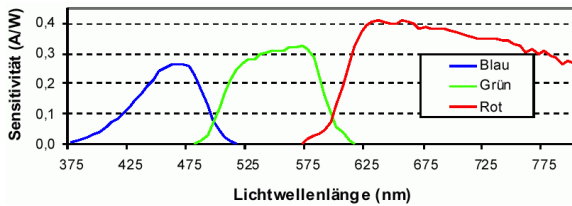

Data sheet peripheral module MELOT-CI-UHG

Alle Masse in mm
Toleranz +/-1

Order-No	MELOT-CI-UHG
Test parameters	Color and intensity - objects of lowly intensity up to <0,4Cd
Object	100% PWM, pulse >2KHz
Connector	SMA plug
Gains	6
Resolution	12 Bit per gain step
Dynamics	> 89 dB
Electrical connector	Flat cable plug (Female) 20pin. Harting #09 18 520 6803 09