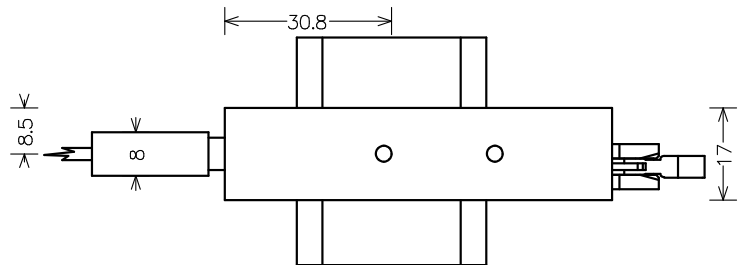

Data sheet peripheral module MELOT-CI-UHG

Alle Masse in mm
Toleranz +/-1

Order-No	MELOT-CI-UHG
Test parameters	Color and intensity - objects of lowly intensity up to <0,4Cd
Object	100% PWM, pulse >2KHz
Connector	SMA plug
Gains	6
Resolution	12 Bit per gain step
Dynamics	> 89 dB
Electrical connector	Flat cable plug (Female) 20pin. Harting #09 18 520 6803 09