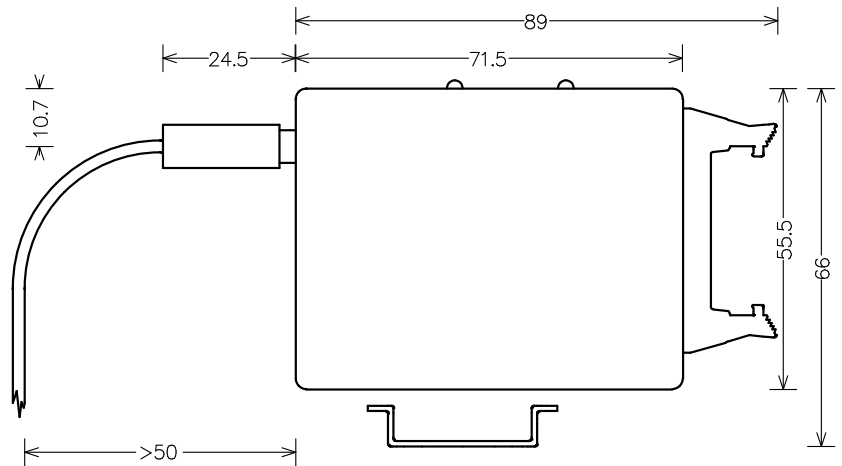

Data sheet peripheral module MELOT-TCI

Alle Masse in mm
Toleranz +/-1

Order-No	MELOT-TCI
Test parameters	Color and intensity – true color
Object	PWM 100%, pulse f >=2KHz
Connector	SMA plug
Gains	6
Resolution	12 Bit per gain step
Dynamics	> 89 dB
Electrical connector	Flat cable plug (Female) 20pin. Harting #09 18 520 6803 09