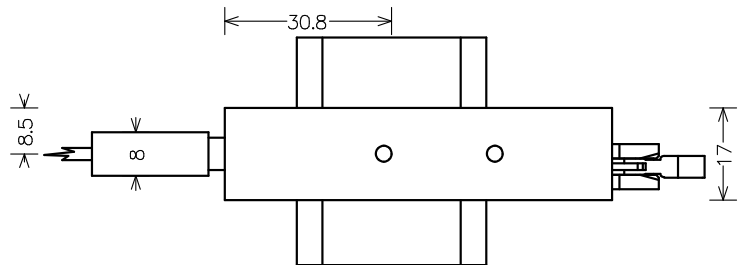

Data sheet peripheral module MELOT-TCI

Alle Masse in mm
Toleranz +/-1

Order-No	MELOT-TCI
Test parameters	Color and intensity – true color
Object	PWM 100%, pulse f >=2KHz
Connector	SMA plug
Gains	6
Resolution	12 Bit per gain step
Dynamics	> 89 dB
Electrical connector	Flat cable plug (Female) 20pin. Harting #09 18 520 6803 09