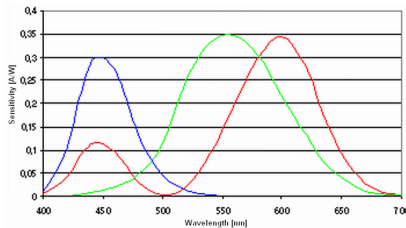

Data sheet peripheral module MELOT-TCI

Alle Masse in mm
Toleranz +/-1

Order-No	MELOT-TCI
Test parameters	Color and intensity – true color
Object	PWM 100%, pulse f >=2KHz
Connector	SMA plug
Gains	6
Resolution	12 Bit per gain step
Dynamics	> 89 dB
Electrical connector	Flat cable plug (Female) 20pin. Harting #09 18 520 6803 09