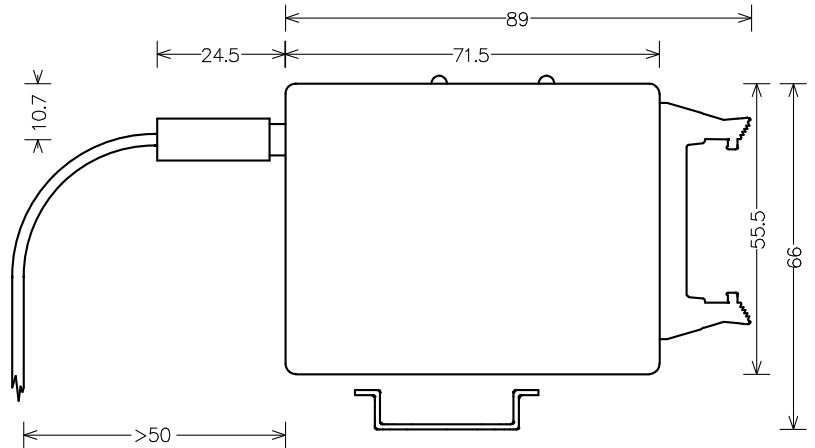

## Data sheet peripheral module MELOT-TCI-L

Alle Masse in mm  
Toleranz +/-1

Order-No	MELOT-TCI-L
Test parameters	Color and intensity
Object	PWM 100%, pulse f >=200Hz
Connector	SMA plug
Gains	6
Resolution	12 Bit per gain step
Dynamics	> 89 dB
Electrical connector	Flat cable plug (Female) 20pin. Harting #09 18 520 6803 09