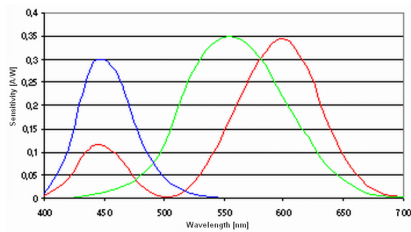

## Data sheet peripheral module MELOT-TCI-L

Alle Masse in mm  
Toleranz +/-1

Order-No	MELOT-TCI-L
Test parameters	Color and intensity
Object	PWM 100%, pulse f >=200Hz
Connector	SMA plug
Gains	6
Resolution	12 Bit per gain step
Dynamics	> 89 dB
Electrical connector	Flat cable plug (Female) 20pin. Harting #09 18 520 6803 09