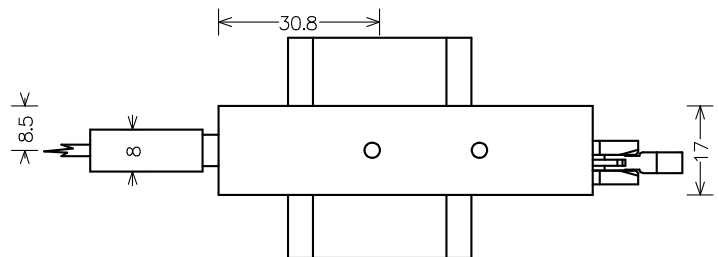

## Data sheet peripheral module MELOT-TCI-L

Alle Masse in mm  
Toleranz +/-1

Order-No	MELOT-TCI-L
Test parameters	Color and intensity
Object	PWM 100%, pulse f >=200Hz
Connector	SMA plug
Gains	6
Resolution	12 Bit per gain step
Dynamics	> 89 dB
Electrical connector	Flat cable plug (Female) 20pin. Harting #09 18 520 6803 09