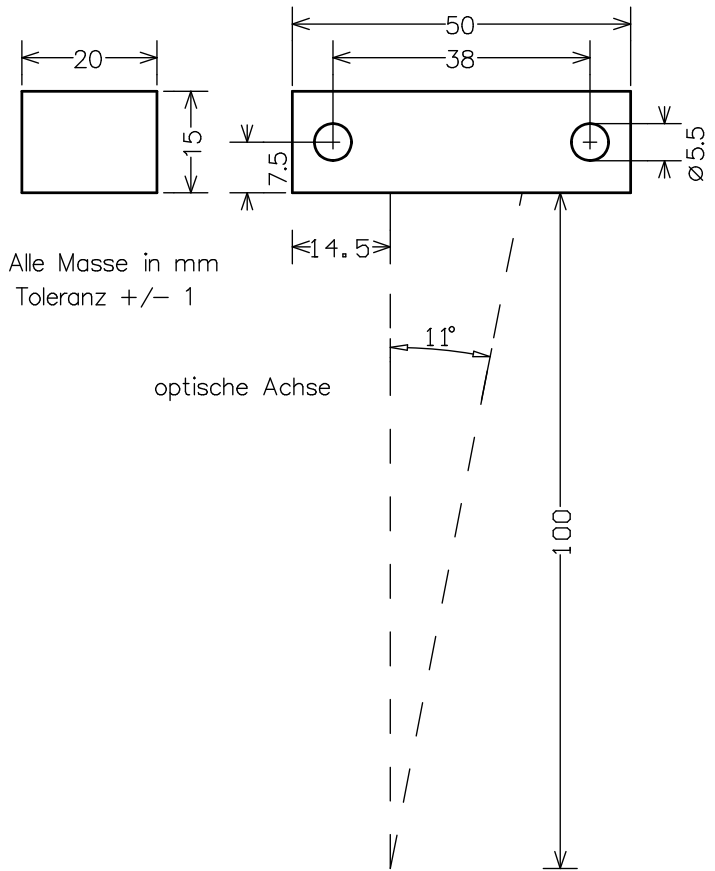

Data sheet optic PR-A-LL-2-11

Order-No:	PR-A-LL-2-11
Size of measuring mark	50mm Diameter by connection of 2mm fibre
Mounting distance	100mm (from the leading edge)
Connection of light guide	SMA-Plug
Material	Aluminium coated
Operating temperature	-30 bis +60 Degree Celsius