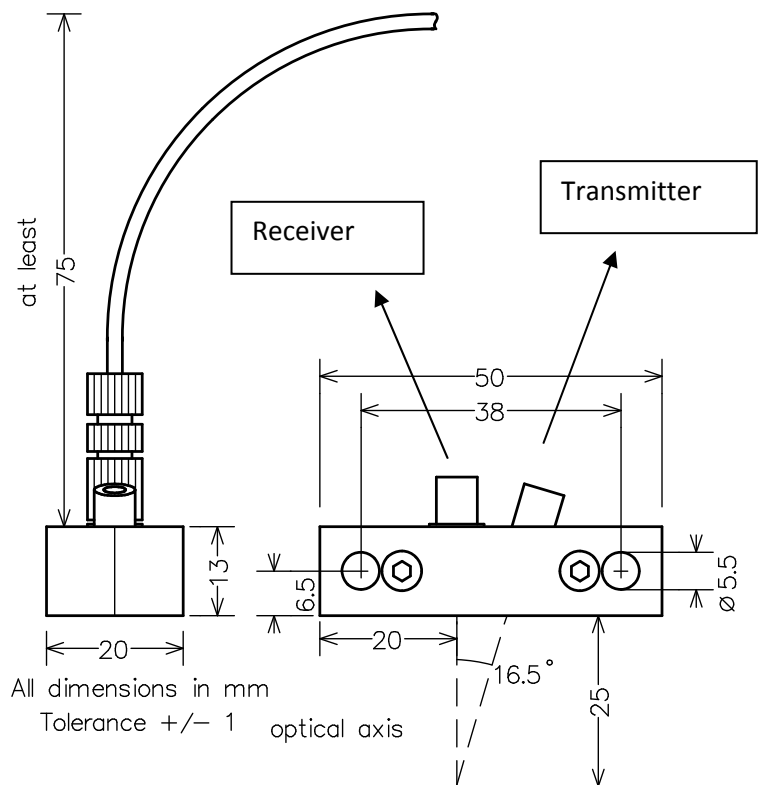

Data sheet optic PR-O-2-25-SMA

Order-No:	PR-O-2-25-SMA
Size of measuring mark	11mm Diameter by connection of 2mm fibre
Mounting distance	25mm (from the leading edge)
Connection of light guide	SMA-Plug
Material	Aluminium coated
Operating temperature	-30 bis +60 Degree Celsius