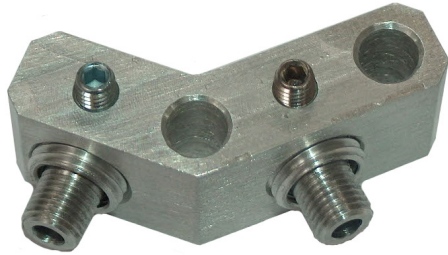

Data sheet optic PR-O-2-45-SMA

Order-No:	PR-O-2-45-SMA
Size of measuring mark	8mm Diameter by connection of 2mm fibre
Mounting distance	20mm (from the leading edge)
Connection of light guide	SMA-Plug
Material	Aluminium coated
Operating temperature	-30 bis +60 Degree Celsius