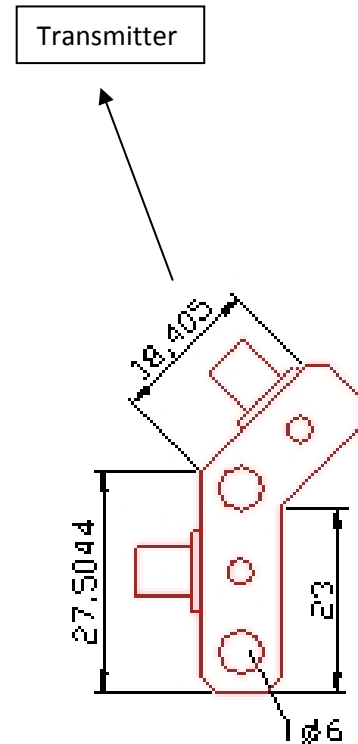

Data sheet optic PR-O-2-45-SMA

Order-No:	PR-O-2-45-SMA
Size of measuring mark	8mm Diameter by connection of 2mm fibre
Mounting distance	20mm (from the leading edge)
Connection of light guide	SMA-Plug
Material	Aluminium coated
Operating temperature	-30 bis +60 Degree Celsius