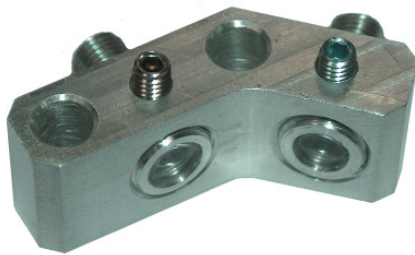

Data sheet optic PR-O-2-45-SMA

Order-No:	PR-O-2-45-SMA
Size of measuring mark	8mm Diameter by connection of 2mm fibre
Mounting distance	20mm (from the leading edge)
Connection of light guide	SMA-Plug
Material	Aluminium coated
Operating temperature	-30 bis +60 Degree Celsius