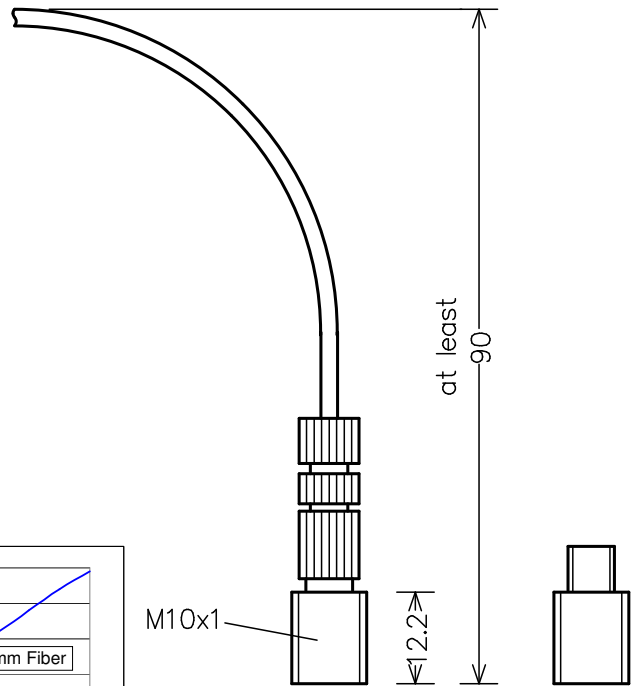

Data sheet optic PR-O-M10-SMA-CAY46

All dimensions in mm
Tolerance +/- 0.5

| | |
|-----------------------------------|---|
| Order-No: | PR-O-M10-SMA-CAY46 |
| Size of measuring mark / Distance | depends on fiber diameter, see graph tolerance +/- 20 % (provided that light power is sufficient) |
| Connection of light guide | SMA-Plug |
| Material | Aluminium coated |
| Operating temperature | -30 bis +60 Degree Celsius |