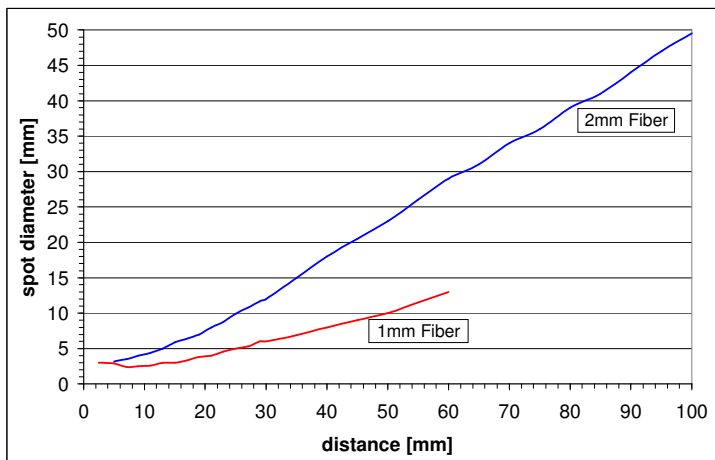

Data sheet optic PR-O-M10-SMA-CAY46

All dimensions in mm
Tolerance +/- 0.5

| | |
|-----------------------------------|---|
| Order-No: | PR-O-M10-SMA-CAY46 |
| Size of measuring mark / Distance | depends on fiber diameter, see graph tolerance +/- 20 % (provided that light power is sufficient) |
| Connection of light guide | SMA-Plug |
| Material | Aluminium coated |
| Operating temperature | -30 bis +60 Degree Celsius |