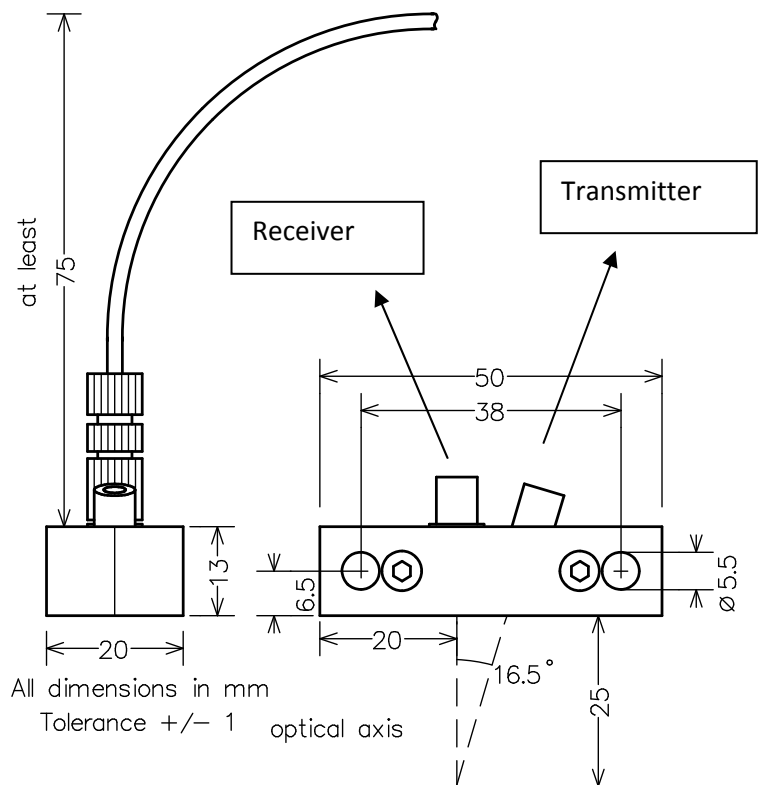

Data sheet optic PR-OE-2-25-SMA

Order-No:	PR-OE-2-25-SMA
Size of measuring mark	11mm Diameter by connection of 2mm fibre
Mounting distance	25mm (from the leading edge)
Connection of light guide	SMA-Plug
Material	Aluminium coated
Operating temperature	-30 bis +60 Degree Celsius