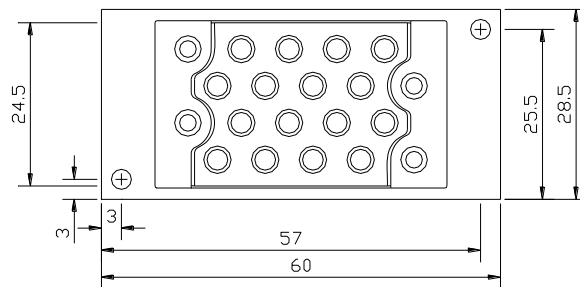

## Datasheet optical interface PR0051-B – jig side

Order-No	PR0051-B
Optical Interfaces	16
Absorbility	6 dB
Return accuracy over 1000 Cycles	+/- 0,7 dB (Maximum)
Material	Brass
Dimensions	60 x 28,5mm
Weight	approx. 150g