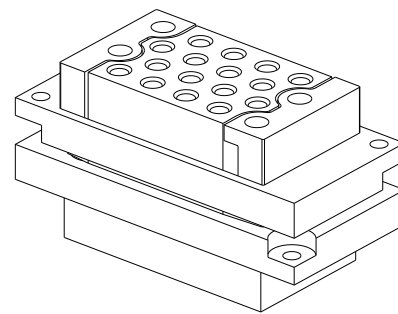

## Datasheet optical interface PR0051-B – jig side

Order-No	PR0051-B
Optical Interfaces	16
Absorbility	6 dB
Return accuracy over 1000 Cycles	+/- 0,7 dB (Maximum)
Material	Brass
Dimensions	60 x 28,5mm
Weight	approx. 150g