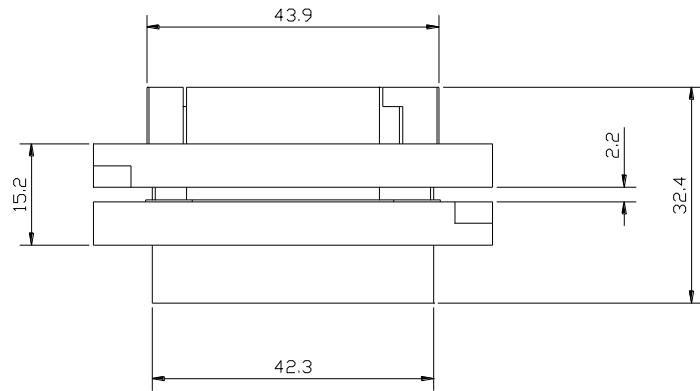

## Datasheet optical interface PR0051-B – jig side

Order-No	PR0051-B
Optical Interfaces	16
Absorbility	6 dB
Return accuracy over 1000 Cycles	+/- 0,7 dB (Maximum)
Material	Brass
Dimensions	60 x 28,5mm
Weight	approx. 150g