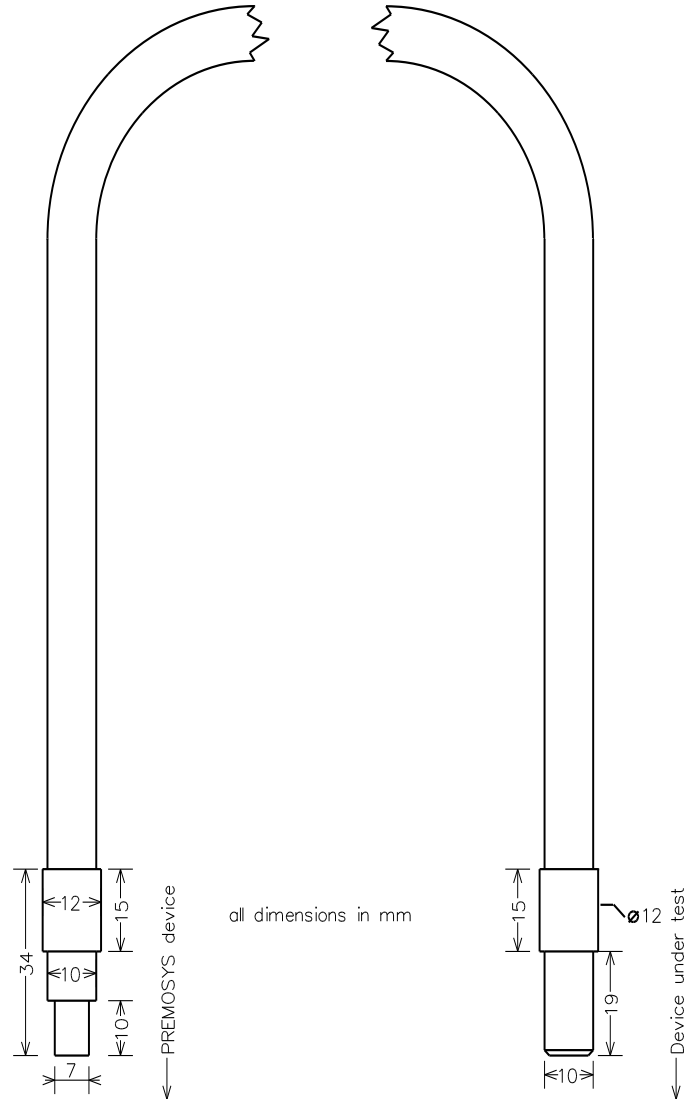

Datasheet single light guide VE-LL-001-1-1000

Part number	VE-LL-001-1-1000
Core diameter	4mm
Aperture angle	60 degrees
Material	Glass
Length	1000mm
Bending radius	55 mm min.
Operating temperature	-20 to +90 degrees °C